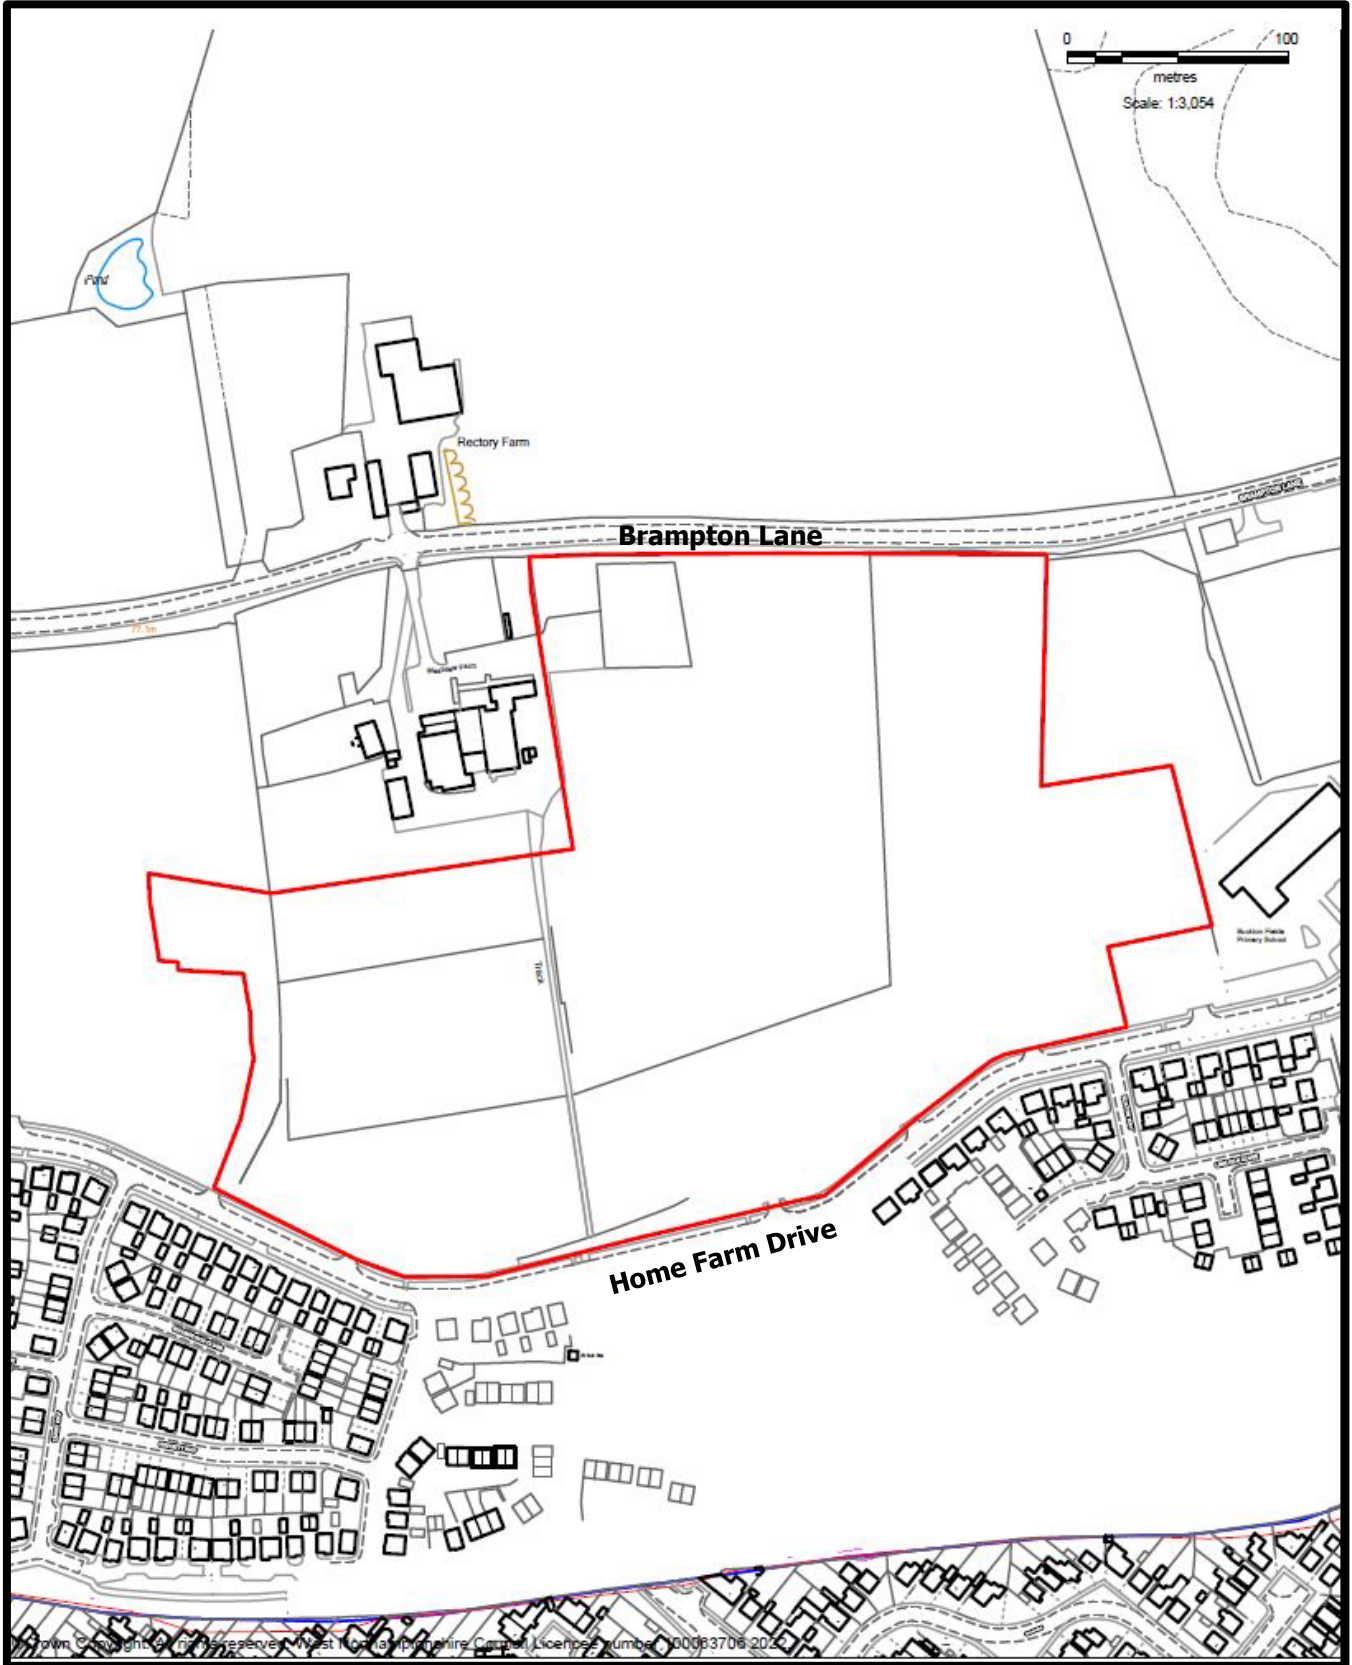

**Application Number: WND/2021/0444**

**Ward: Moulton**

Town/Village: Boughton

Site Area: 9.45 ha

Grid Location: SP 265055 474150

Map Scale: 1:3054